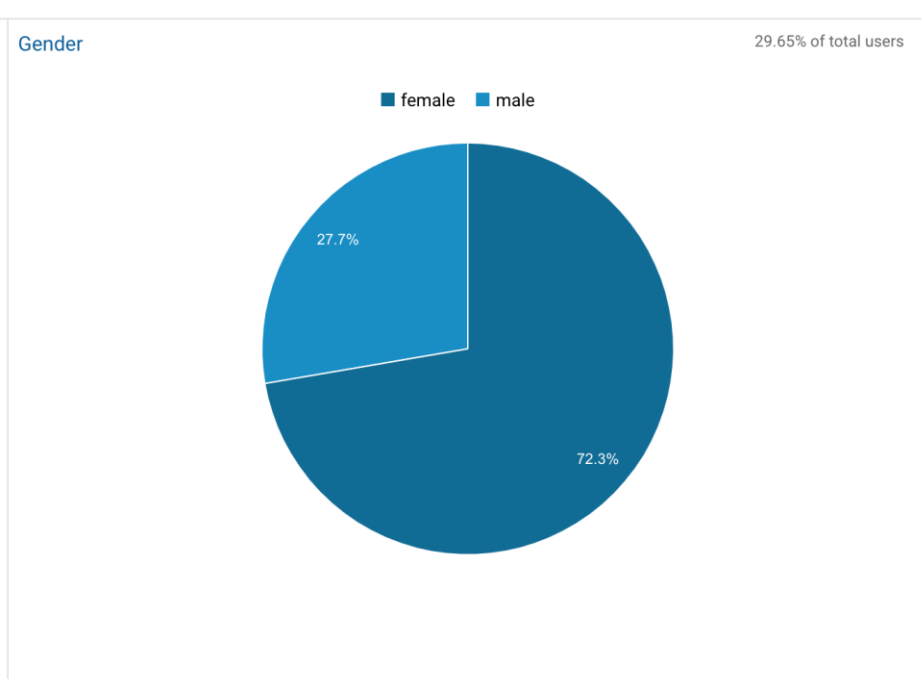

Snapshot at March 22 2020

Total Users	2157
Total Pageviews	9677
Started Sessions (people actually treated)	862

Gender Female 72.3%
Male 27.7%

Age

- 18 - 24 14.62%
- 25 - 34 24.56%
- 35 - 44 27.49%
- 45 - 54 19.88%
- 55 - 64 9.94%
- 65+ 3.51%

Top Cities

- Athens 60%
- Thessaloniki 15%
- Piraeus 10%
- Other (Crete, Patras, Ioannina, Corinth etc.) 15%

Age

29.56% of total users